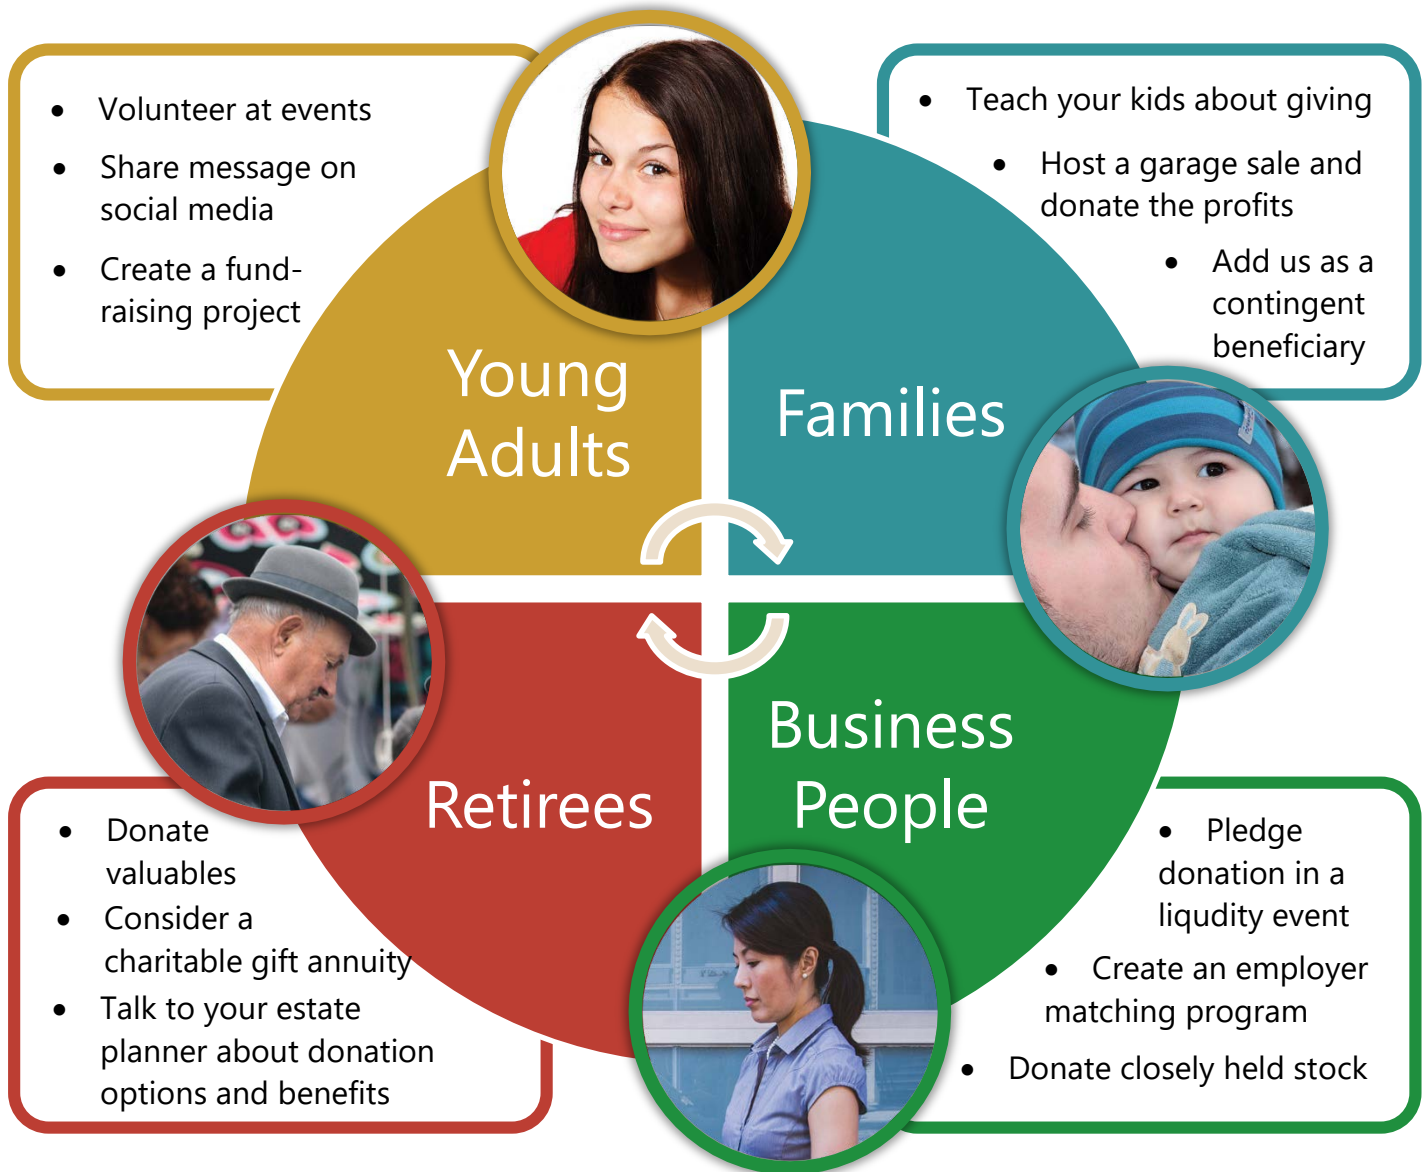

Middleton Endowment

Our Mission

To enhance the quality of life in the Middleton area for present and future generations

Your tax-deductible donations are invested for long-term growth through our affiliation with the Madison Community Foundation.

www.MiddletonEndowment.org

Unique Ways to Contribute To Middleton Endowment

Actions You Can Take Right Now!

- Like our Facebook page
- Sign up for our "From M.E. to You" Emails
- Ask one of our board members to come speak at your next event!